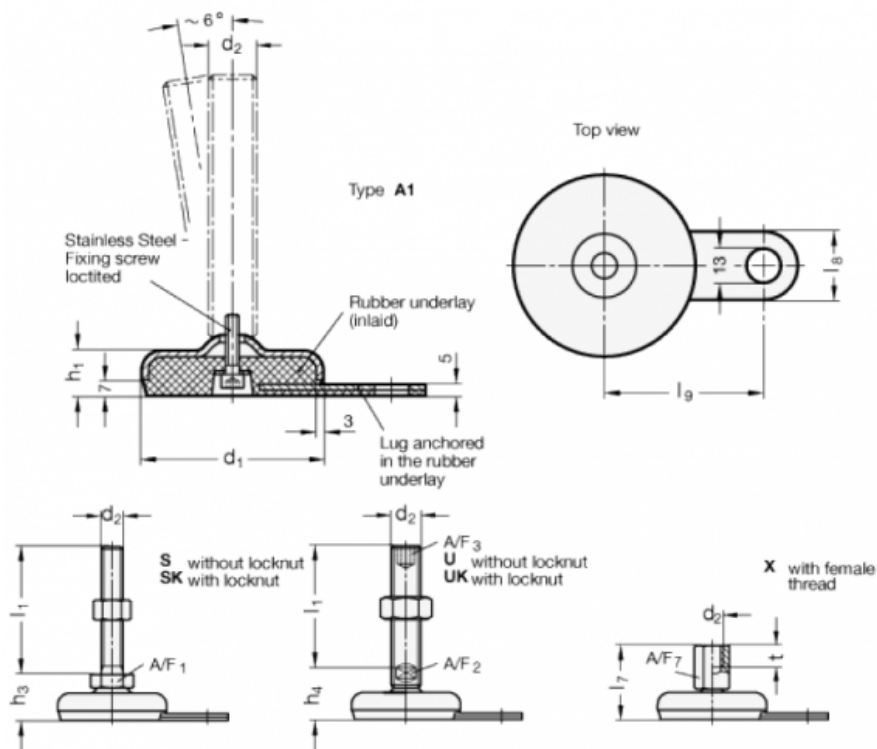

Article number: 203260M1280A1S

Description: E+G levelling foot

GN 32-60-M12-80-A1-S

Note: S Without nut, External hexagon at the bottom

## Measures

A/F1	=	17
d1	=	60
d2	=	M12
h1	=	19
h3	=	27
l1	=	80
l8	=	25
l9	=	50